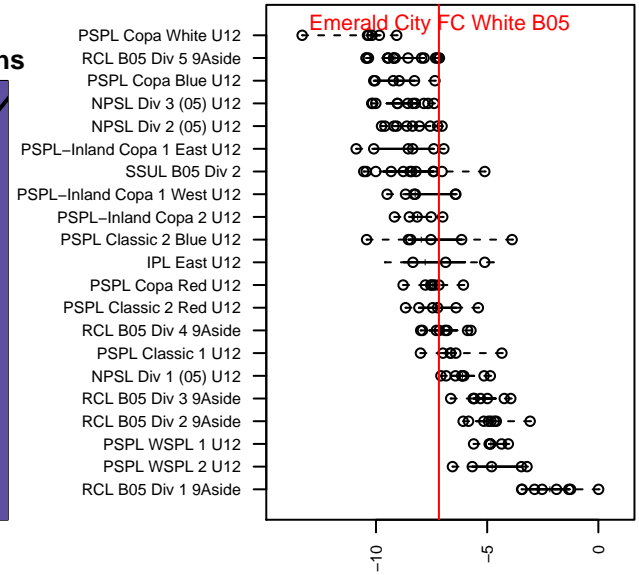

Emerald City FC White B05

Emerald City FC
 Seattle, WA
 B05 total strength=574
 attack=0.74 defense=0.28
 fall league = PSPL Copa Red U12
 spr league = Spr PSPL Copa U12

alt names used:
 Emerald City FC M05 White
 Emerald City FC M05 White

Venues played:
 2016 PSPL Copa Red U12
 2016 Spr PSPL Copa U12

**attack and defense variance (black dot)
relative to other teams
and top 10 in region**

**attack and defense rating
relative to others at age
and all opponents in last 13 months**